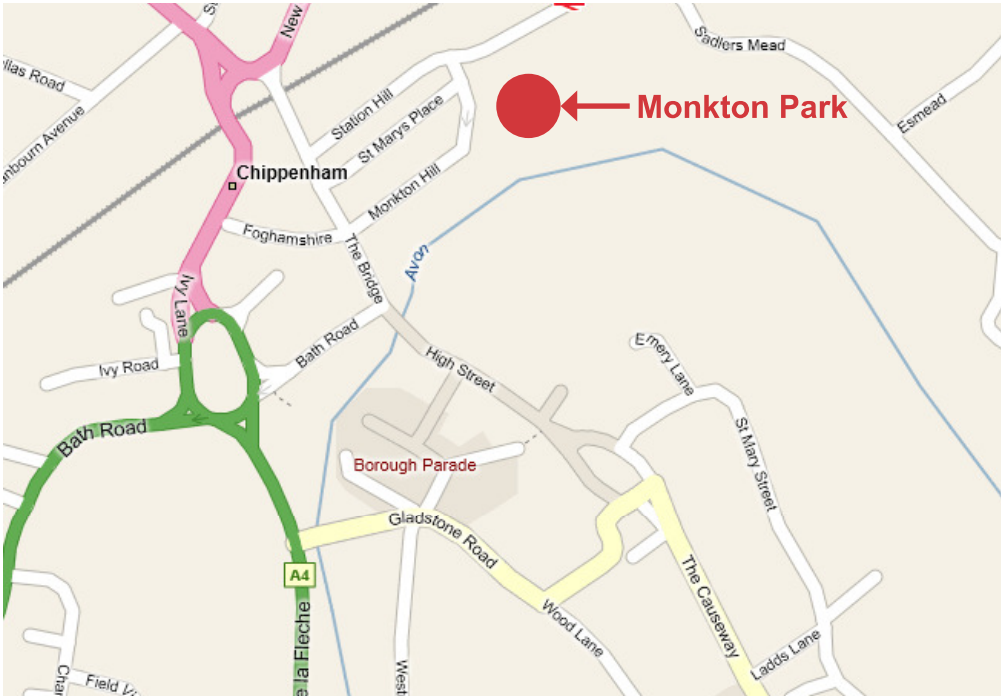

Chippenham Police Enquiry Office

Wiltshire Police enquiry officers will be based at Wiltshire Council's Monkton Park premises from Monday 25 March.

Monkton Park, Chippenham, Wiltshire, SN15 1ER

**Wiltshire Police enquiry office opening hours:
8am - 8pm: Monday to Saturday
Closed: Sundays and bank holidays**